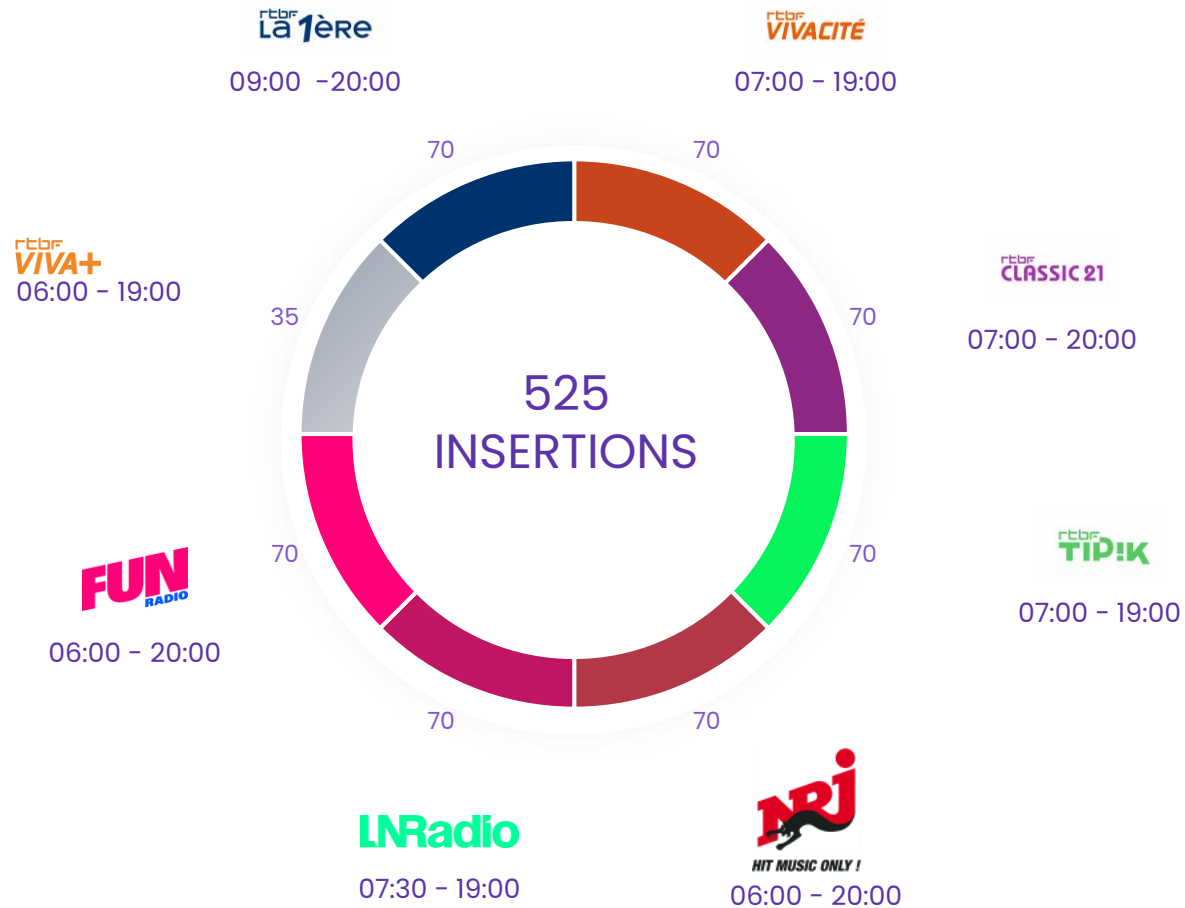

rtbf
TIP!K

nrj

FUN
RADIO

rtbf
MUSIQ3

rtbf
CLASSIC 21

LNRadio

PIB+ : detail

	18-54Y. (525) insertions
Coverage %	45,8%
OTH	6,9
GRP	318
c/000	5,6

On each channel, the insertions are divided equally between the days of the week.

*CIM Ram 2024/9-12, 2025/1-4 and 2025/5-8, 05:00-00:00-,
universe : South 12+. Rate card : RMB sept. 2025.*

PIB+ Light

PIB+ Light(*) : FM + DAB+ + OLA