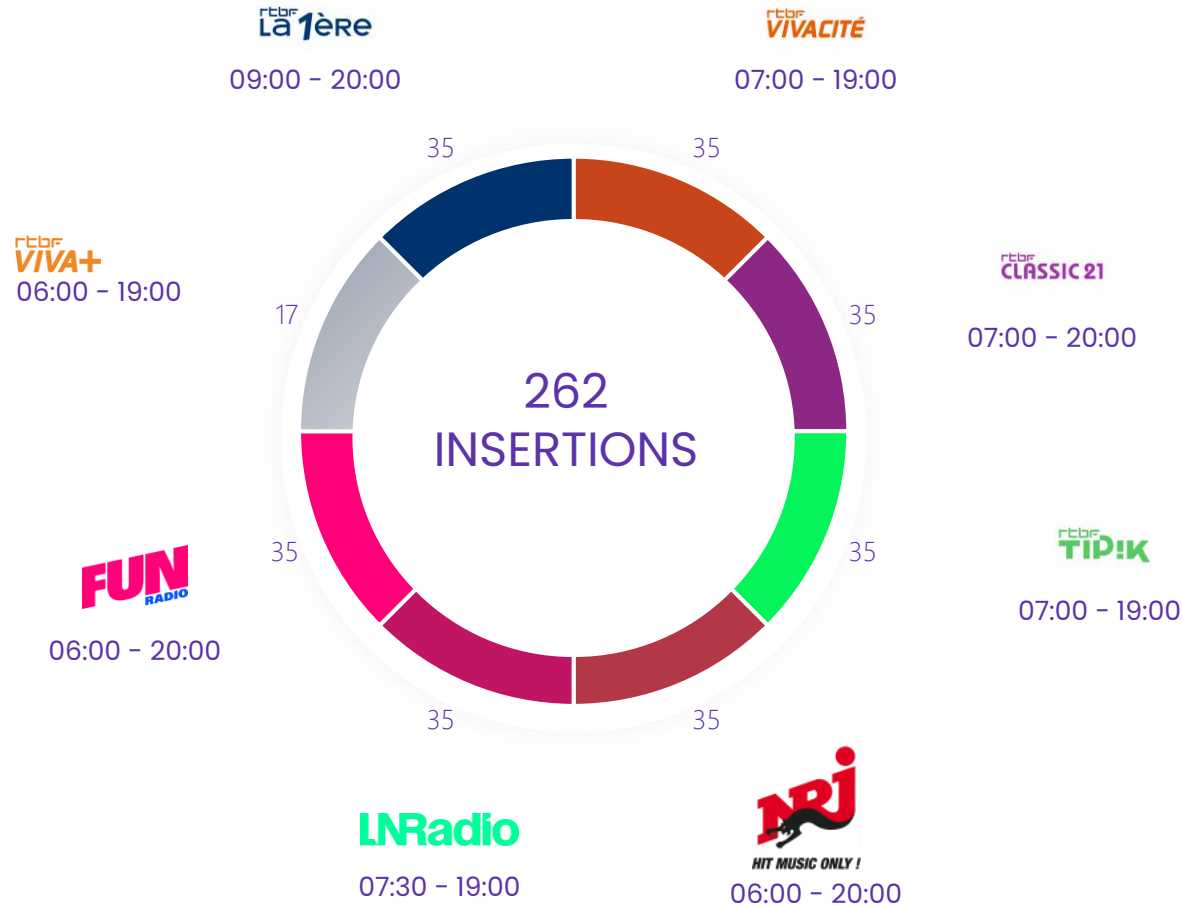

PIB+ Light : detail

	18-54Y. (262) insertions
Coverage %	38 %
OTH	4
GRP	156
c/000	6,9

On each channel, the insertions are divided equally between the days of the week.

*CIM RAM 2024/9-12, 2025/1-4 and 2025/5-8, 05:00-00:00-,
universe : South 12+. Rate card : RMB sept. 2025.*